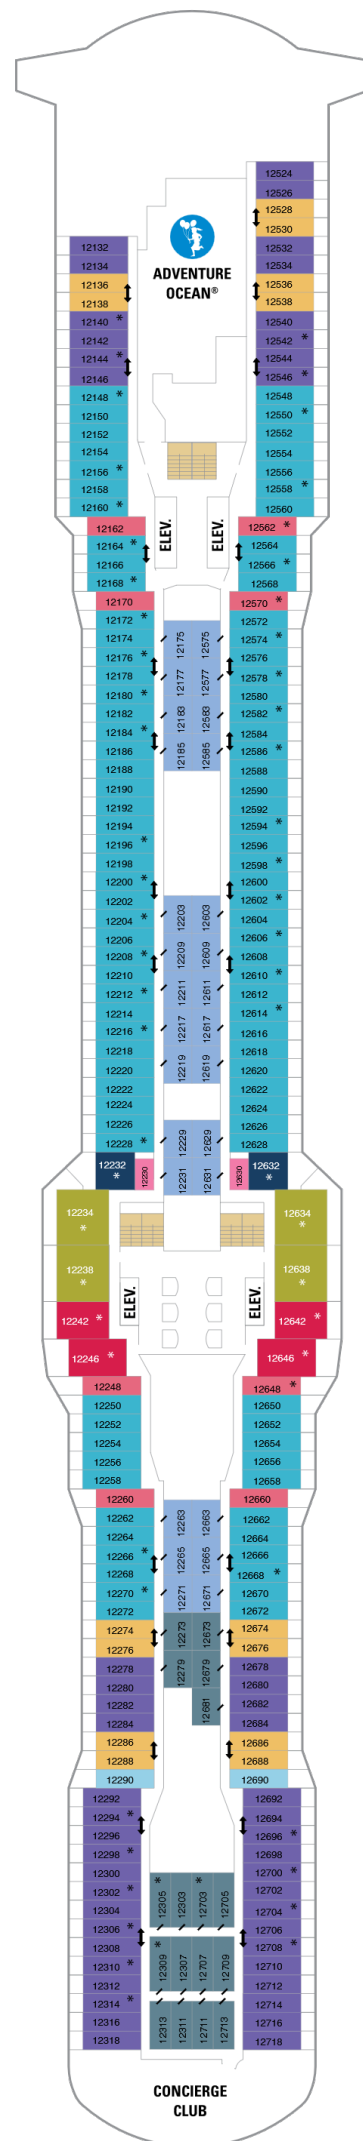

Anthem of the Seas

Deck Twelve

Royal Suite Class

- **GS** Grand Suite - 1 Bedroom
- **J1** Junior Suite with Large Balc
- **OS** Owner's Suite - 1 Bedroom

Balcony

- **1C 2C** Ocean View with Large Balcony
- **4C** Connecting Oceanview Balcony
- **CB** Connecting Oceanview Balcony
- **1D 2D** Ocean View Balcony
- **3D 4D** Ocean View Balcony

Interior

- **2U 3U** Interior with Virtual Balcony
- **4U** Interior with Virtual Balcony
- **2W** Studio Interior