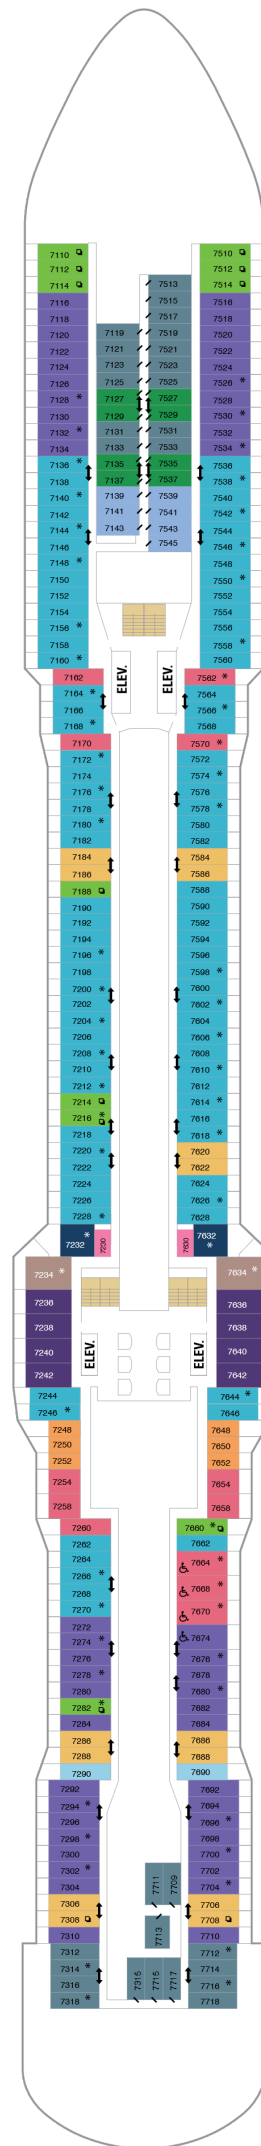

Royal Suite Class

- GB** Grand Suite with Large Balcony
- J1** Junior Suite with Large Balc
- J4** Junior Suite

Balcony

- CB** Connecting Oceanview Balcony
- 1D 2D** Ocean View Balcony
- 3D 4D** Ocean View Balcony
- 1E 2E** Obstructed Ocean View Balcony
- 2F** Studio Ocean View Balcony

Interior

- 2W** Studio Interior

Anthem of the Seas

Deck Seven

Royal Suite Class

- GB** Grand Suite with Large Balcony
- J1** Junior Suite with Large Balc
- J4** Junior Suite

Balcony

- 4D** OceanView Balcony Accessible
- 1C** OceanView Large Balcony Access
- 1C 2C** Ocean View with Large Balcony
- 4C**
- CB** Connecting Oceanview Balcony
- 1D 2D** Ocean View Balcony
- 3D 4D**
- 1E 2E** Obstructed Ocean View Balcony
- 2F** Studio Ocean View Balcony

Interior

- CI** Connecting Virtual Interior
- 2U 3U** Interior with Virtual Balcony
- 4U**
- 2W** Studio Interior

Anthem of the Seas

Deck Eight

Royal Suite Class

- GB** Grand Suite with Large Balcony
- GL** Grand Loft Suite with Balcony
- GS** Grand Suite - 1 Bedroom
- J1** Junior Suite with Large Balc
- J3** Junior Suite
- OL** Owner's Loft Suite w/Balcony
- RL** Royal Loft Suite
- SL** Sky Loft Suite w/Balcony
- J3** Junior Suite w/Bal Accessible

Balcony

- 1C 2C** Ocean View with Large Balcony
- 4C**
- 1D 2D** Ocean View Balcony
- 3D 4D**
- 2E** Obstructed Ocean View Balcony

Ocean View

- 3M 4M** Spacious Ocean View

Interior

- CI** Connecting Virtual Interior
- 1U 2U** Interior with Virtual Balcony
- 3U 4U**
- 2U** Interior w/ Virtual Bal Access
- 2W** Studio Interior