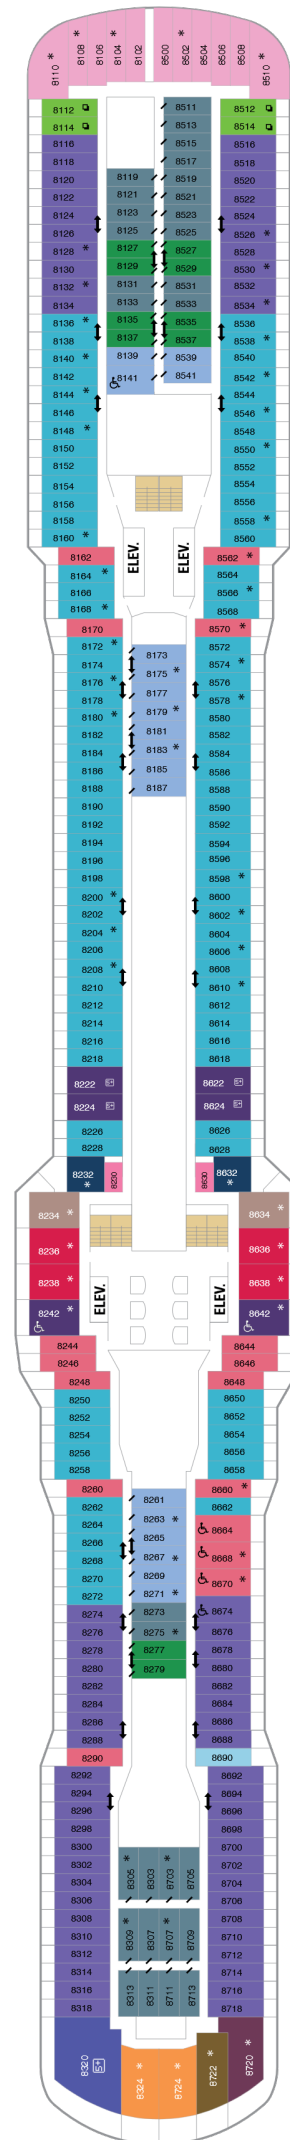

Royal Suite Class

- GB** Grand Suite with Large Balcony
- J1** Junior Suite with Large Balc
- J4** Junior Suite

Balcony

- CB** Connecting Oceanview Balcony
- 1D 2D** Ocean View Balcony
- 3D 4D** Ocean View Balcony
- 1E 2E** Obstructed Ocean View Balcony
- 2F** Studio Ocean View Balcony

Interior

- 2W** Studio Interior

Anthem of the Seas

Deck Seven

Royal Suite Class

- GB** Grand Suite with Large Balcony
- J1** Junior Suite with Large Balc
- J4** Junior Suite

Balcony

- 4D** OceanView Balcony Accessible
- 1C** OceanView Large Balcony Access
- 1C 2C** Ocean View with Large Balcony
- 4C**
- CB** Connecting Oceanview Balcony
- 1D 2D** Ocean View Balcony
- 3D 4D**
- 1E 2E** Obstructed Ocean View Balcony
- 2F** Studio Ocean View Balcony

Interior

- CI** Connecting Virtual Interior
- 2U 3U** Interior with Virtual Balcony
- 4U**
- 2W** Studio Interior

Anthem of the Seas

Deck Eight

Royal Suite Class

- GB** Grand Suite with Large Balcony
- GL** Grand Loft Suite with Balcony
- GS** Grand Suite - 1 Bedroom
- J1** Junior Suite with Large Balc
- J3** Junior Suite
- OL** Owner's Loft Suite w/Balcony
- RL** Royal Loft Suite
- SL** Sky Loft Suite w/Balcony
- J3** Junior Suite w/Bal Accessible

Balcony

- 1C 2C** Ocean View with Large Balcony
- 4C**
- 1D 2D** Ocean View Balcony
- 3D 4D**
- 2E** Obstructed Ocean View Balcony

Ocean View

- 3M 4M** Spacious Ocean View

Interior

- CI** Connecting Virtual Interior
- 1U 2U** Interior with Virtual Balcony
- 3U 4U**
- 2U** Interior w/ Virtual Bal Access
- 2W** Studio Interior