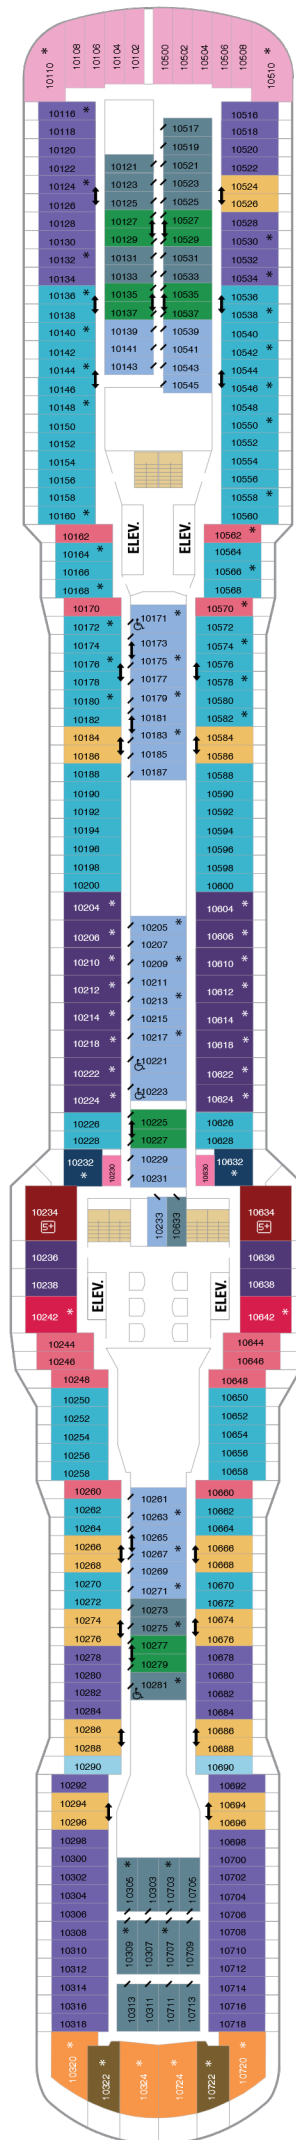

Anthem of the Seas

Deck Ten

Royal Suite Class

- **GL** Grand Loft Suite with Balcony
- **GS** Grand Suite - 1 Bedroom
- **GT** Grand Suite - 2 Bedroom's
- **J1** Junior Suite with Large Balc
- **J3 J4** Junior Suite
- **SL** Sky Loft Suite w/Balcony

Balcony

- **1C 2C** Ocean View with Large Balcony
- **4C** Connecting Oceanview Balcony
- **CB** Connecting Oceanview Balcony
- **1D 2D** Ocean View Balcony
- **3D 4D** Ocean View Balcony

Ocean View

- **3M 4M** Spacious Ocean View

Interior

- **CI** Connecting Virtual Interior
- **1U 2U** Interior with Virtual Balcony
- **3U 4U** Interior w/ Virtual Bal Access
- **2W** Studio Interior