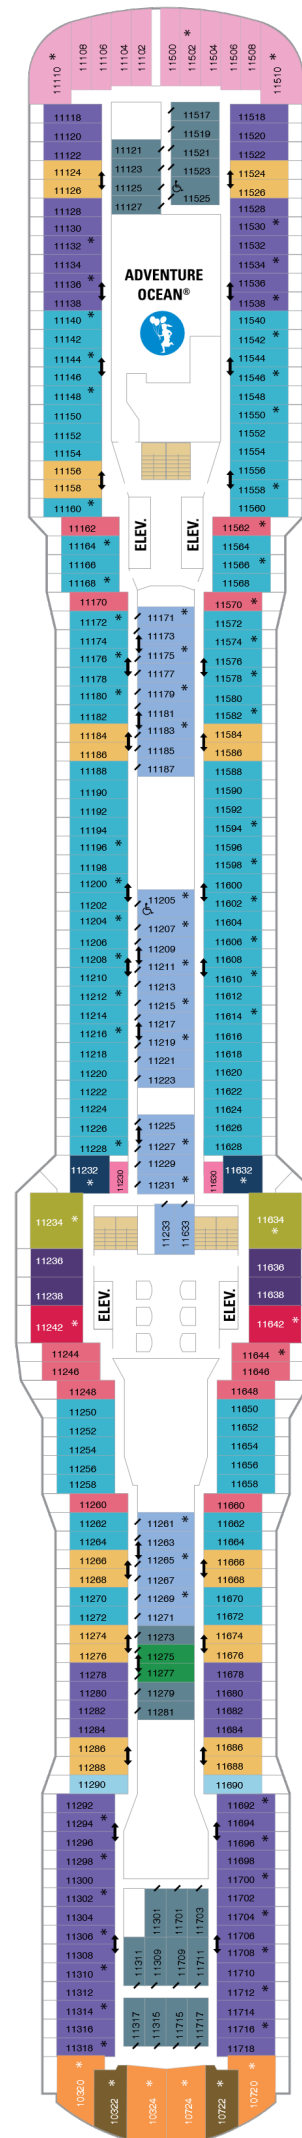

Anthem of the Seas

Deck Eleven

Royal Suite Class

- **GS** Grand Suite - 1 Bedroom
- **J1** Junior Suite with Large Balc
- **J4** Junior Suite
- **OS** Owner's Suite - 1 Bedroom

Balcony

- **1C 2C** Ocean View with Large Balcony
- **4C** Connecting Oceanview Balcony
- **CB** Connecting Oceanview Balcony
- **1D 2D** Ocean View Balcony
- **3D 4D** Ocean View Balcony

Ocean View

- **3M 4M** Spacious Ocean View

Interior

- **CI** Connecting Virtual Interior
- **1U 2U** Interior with Virtual Balcony
- **4U** Interior w/ Virtual Bal Access
- **1U 4U** Interior w/ Virtual Bal Access
- **2W** Studio Interior