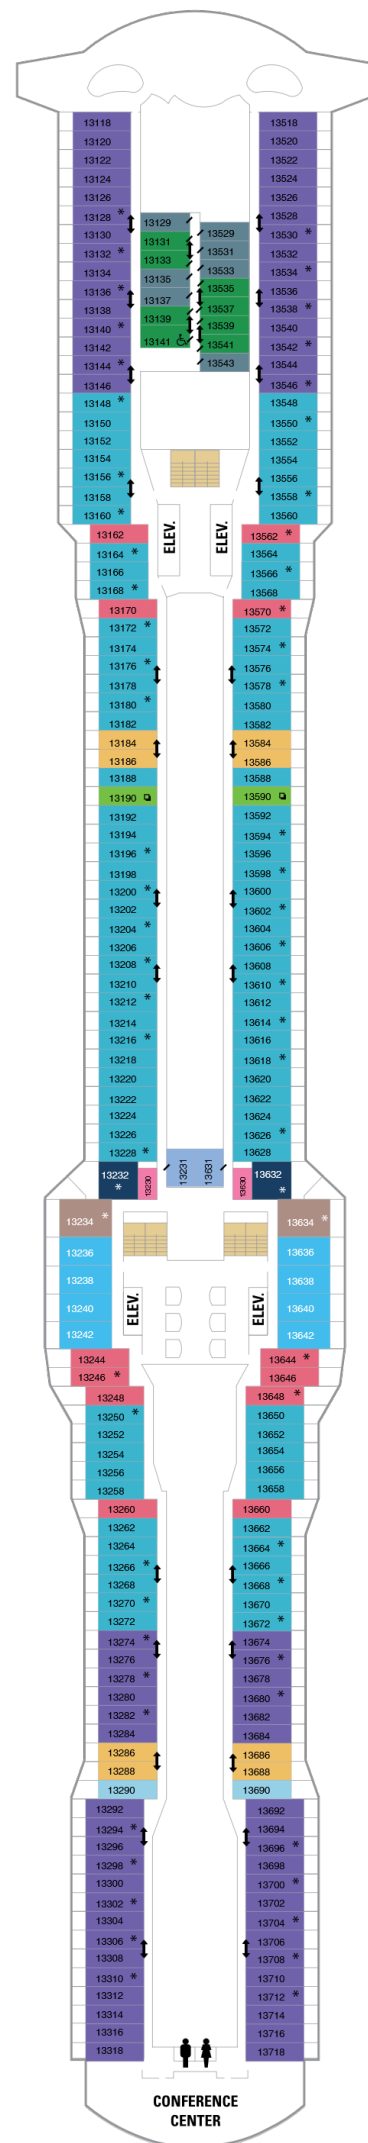

Anthem of the Seas

Deck Thirteen

Royal Suite Class

- **GB** Grand Suite with Large Balcony
- **J1** Junior Suite with Large Balc
- **JY** Sky Junior Suite

Balcony

- **1C 2C** Ocean View with Large Balcony
- **4C**
- **CB** Connecting Oceanview Balcony
- **1D 2D** Ocean View Balcony
- **3D 4D**
- **2E** Obstructed Ocean View Balcony

Interior

- **CI** Connecting Virtual Interior
- **2U 4U** Interior with Virtual Balcony
- **CI** Interior w/ Virtual Bal Access
- **2W** Studio Interior