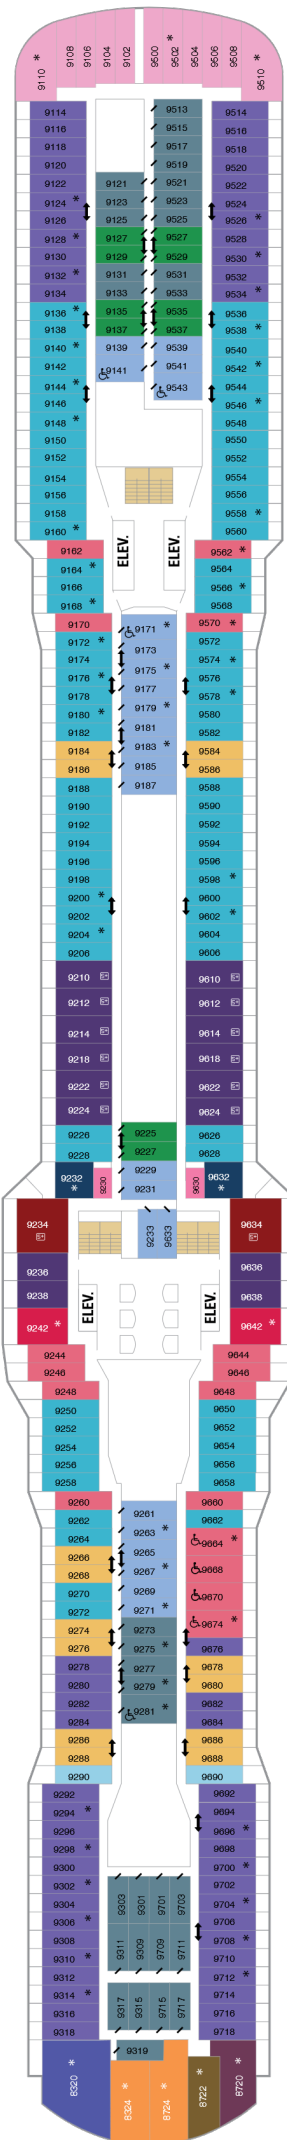

Balcony

- 1C 2C** Ocean View with Large Balcony
- 4C**
- 1D 2D** Ocean View Balcony
- 3D 4D**
- 2E** Obstructed Ocean View Balcony

Ocean View

- 3M 4M** Spacious Ocean View

Interior

- CI** Connecting Virtual Interior
- 1U 2U** Interior with Virtual Balcony
- 3U 4U**
- 2U** Interior w/ Virtual Bal Access
- 2W** Studio Interior

Anthem of the Seas

Deck Nine

Royal Suite Class

- GS** Grand Suite - 1 Bedroom
- GT** Grand Suite - 2 Bedroom's
- J1** Junior Suite with Large Balc
- J3 J4** Junior Suite

Balcony

- 1C 2C** OceanView Large Balcony Access
- 1C 2C** Ocean View with Large Balcony
- 4C** Connecting Oceanview Balcony
- 1D 2D** Ocean View Balcony
- 3D 4D** Ocean View Balcony

Ocean View

- 3M 4M** Spacious Ocean View

Interior

- CI** Connecting Virtual Interior
- 1U 2U** Interior with Virtual Balcony
- 3U 4U** Interior w/ Virtual Bal Access
- 2W** Studio Interior

Anthem of the Seas

Balcony

- 1C 2C** Ocean View with Large Balcony
- 4C** Connecting Oceanview Balcony
- CB** Connecting Oceanview Balcony
- 1D 2D** Ocean View Balcony
- 3D 4D** Ocean View Balcony

Ocean View

- 3M 4M** Spacious Ocean View