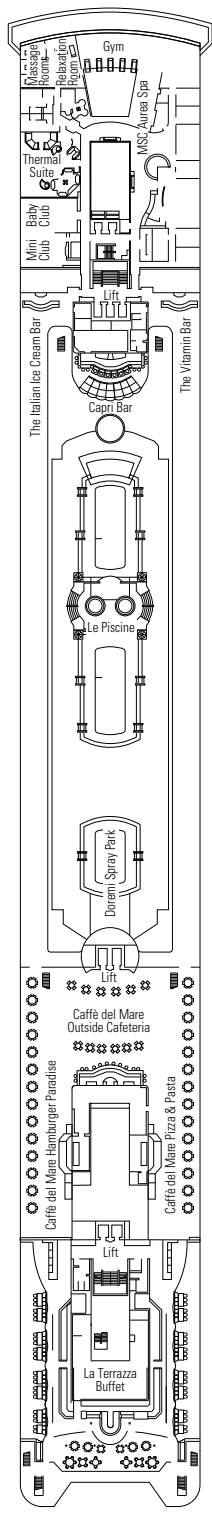

PUBLIC AREAS

COMMON SERVICES

TEATRO SAN CARLO

TECHNICAL CHARACTERISTICS OF THE SHIP	
GROSS TONNAGE	65.542 tons
LENGTH / BEAM / HEIGHT	274,9 m / 28,8 m / 54 m
DECKS	13, incl. 9 for guests
LIFTS	9
VOLTAGE (IN CABIN)	110/220 volts
MAXIMUM SPEED	20,9 knots
STABILIZERS	Stabilized with 2 fins
NUMBER OF PASSENGERS	2.646
NUMBER OF CABINS	980, incl. 5 for guests with disabilities or reduced mobility
CREW MEMBERS	Approx. 742
POOLS	2, both with child-appropriate areas; 2 whirlpool baths

CONFERENCE ROOMS	Seats	Stage / Dance floor surface (m ²)	Surface (m ²)	Deck	
MSC BUSINESS CENTER	122	6	394	6 Mozart	
PASHA CLUB DISCO	215		40	739	12 Bizet
SINFONIA LOUNGE & LIBRARY	120		34	319	6 Mozart
TEATRO SAN CARLO	557	115		1.135	5 Beethoven / 6 Mozart

TV

Telephone

Wi-Fi connection (for a fee)

Mini bar

Safe deposit box

FACILITIES FOR GUESTS WITH DISABILITIES OR REDUCED MOBILITY

Cabin door width	68 to 82 cm
Bathroom door width	88 cm
Size of cabin (floor space)	11 to 17 m ²
Size of bathroom	2,08 to 4 m ²
Is there a fold-down seat in the shower?	Yes
Height of seat from the floor	45 cm
Does the WC seat have grab rails?	Yes
Are wheelchairs available on board?	In limited numbers*
Are all decks/public areas accessible?	Yes
Are all lifeboats wheelchair-accessible?	No**
Do the lifts have deck indicators?	Visual, Audio & Braille
Can severely visually impaired/blind guests be catered for on the cruise?	Only with full-time carer

LEGEND

- ▲ Sofa bed
- 3rd bed is a pullman bed
- 3rd and 4th beds are pullman beds
- ↔ Connecting cabins
- H Cabin for guests with disabilities or reduced mobility
- Cabins with partial view

Ship configuration, data and descriptions may be subject to change depending on the season and on the destination and must be verified at the time of booking. Deck plans are valid for cruises sailing from April 4, 2020.