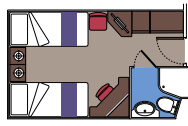

94 Balcony

Cabins (≈ 13 m²) with balcony (≈ 3,5 m²).
Double bed can be converted into two single beds.

This kind of accommodation is available with Fantastica and Aurea Experiences.

341 Ocean View

339 Cabins with porthole (from ≈ 13 to 20 m²).
Double bed can be converted into two single beds.
This kind of accommodation is available only with Fantastica Experience.

2 Cabins (9003 and 9006) consisting in a bedroom area and a living area with up to 4 beds (≈22 m²).
This kind of accommodation is only available with Aurea Experience.

64 Outside with Partial view

Cabins with porthole (from ≈ 12 to 13 m²).
Double bed can be converted into two single beds.

This kind of accommodation is only available with Bella Experience.

351 Interior

346 cabins (13 m²).
Double bed can be converted into two single beds.

5 cabins for guests with disabilities or reduced mobility (from ≈ 13 to 21 m²).
Two single beds.

TV

Telephone

Wi-Fi connection (for a fee)

Mini bar

Safe deposit box

FACILITIES FOR GUESTS WITH DISABILITIES OR REDUCED MOBILITY

Cabin door width	68 to 82 cm
Bathroom door width	88 cm
Size of cabin (floor space)	11 to 17 m ²
Size of bathroom	2,08 to 4 m ²
Is there a fold-down seat in the shower?	Yes
Height of seat from the floor	45 cm
Does the WC seat have grab rails?	Yes
Are wheelchairs available on board?	In limited numbers*
Are all decks/public areas accessible?	Yes
Are all lifeboats wheelchair-accessible?	No**
Do the lifts have deck indicators?	Visual, Audio & Braille
Can severely visually impaired/blind guests be catered for on the cruise?	Only with full-time carer