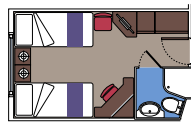

MSC GYM POWERED BY TECHNOGYM®

BABY CLUB

CABIN TYPES

BALCONY CABIN

130 Suites

Suites (≈ 22 m²) with balcony (≈ 5 m²).
Double bed can be converted into two single beds.

This kind of accommodation is available with Fantastica and Aurea Experiences.

94 Balcony

Cabins (≈ 13 m²) with balcony (≈ 3,5 m²).
Double bed can be converted into two single beds.

This kind of accommodation is available with Fantastica and Aurea Experiences.

341 Ocean View

339 Cabins with porthole (from ≈ 13 to 20 m²).
Double bed can be converted into two single beds.
This kind of accommodation is available only with Fantastica Experience.

2 Cabins (9003 and 9006) consisting in a bedroom area and a living area with up to 4 beds (≈22 m²).
This kind of accommodation is only available with Aurea Experience.

64 Outside with Partial view

Cabins with porthole (from ≈ 12 to 13 m²).
Double bed can be converted into two single beds.

TV

Telephone

Wi-Fi connection (for a fee)

Mini bar

Safe deposit box

FACILITIES FOR GUESTS WITH DISABILITIES OR REDUCED MOBILITY

Cabin door width	68 to 82 cm
Bathroom door width	88 cm
Size of cabin (floor space)	11 to 17 m ²
Size of bathroom	2,08 to 4 m ²
Is there a fold-down seat in the shower?	Yes
Height of seat from the floor	45 cm
Does the WC seat have grab rails?	Yes
Are wheelchairs available on board?	In limited numbers*
Are all decks/public areas accessible?	Yes
Are all lifeboats wheelchair-accessible?	No**
Do the lifts have deck indicators?	Visual, Audio & Braille
Can severely visually impaired/blind guests be catered for on the cruise?	Only with full-time carer