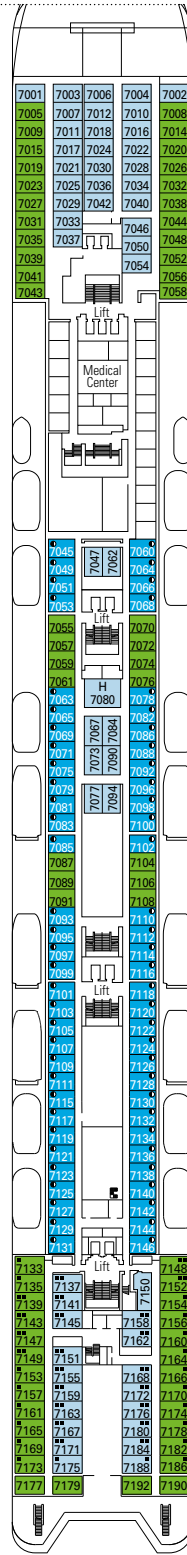

DECK PLANS & ACCOMMODATIONS

980 CABINS
2.646 GUESTS