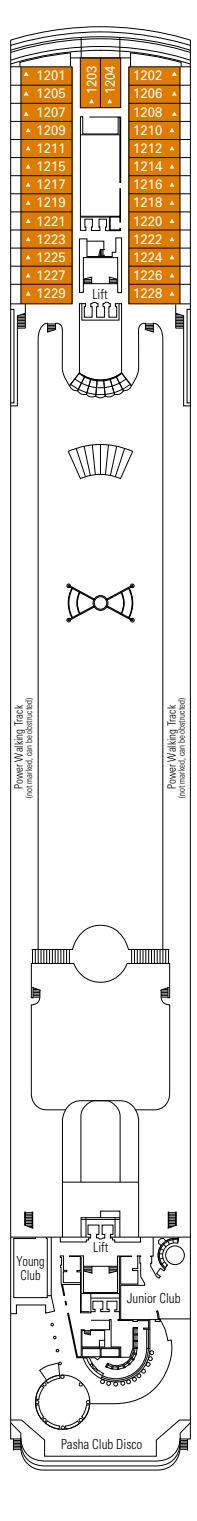

DECK 10
SIBELIUS

DECK 11
DEBUSSY