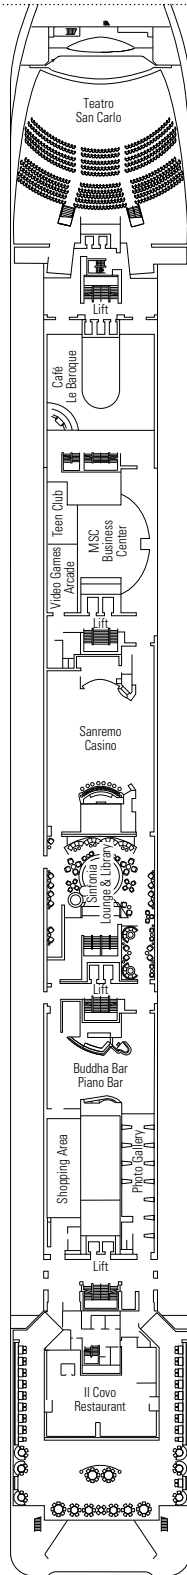

DECK PLANS & ACCOMMODATIONS

980 CABINS
2.646 GUESTS