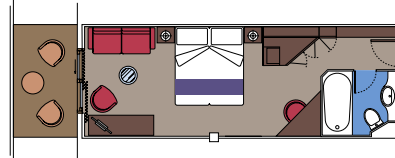

MSC GYM POWERED BY TECHNOGYM®

BABY CLUB

CABIN TYPES

BALCONY CABIN

130 Suites

Suites (≈ 22 m²) with balcony (≈ 5 m²).
Double bed can be converted into two single beds.

This kind of accommodation is available with Fantastica and Aurea Experiences.

94 Balcony

Cabins (≈ 13 m²) with balcony (≈ 3,5 m²).
Double bed can be converted into two single beds.

This kind of accommodation is available with Fantastica and Aurea Experiences.

341 Ocean View

339 Cabins with porthole (from ≈ 13 to 20 m²).
Double bed can be converted into two single beds.
This kind of accommodation is available only with Fantastica Experience.

2 Cabins (9003 and 9006) consisting in a bedroom area and a living area with up to 4 beds (≈22 m²).
This kind of accommodation is only available with Aurea Experience.

64 Outside with Partial view

Cabins with porthole (from ≈ 12 to 13 m²).
Double bed can be converted into two single beds.

TV

Telephone

Wi-Fi connection (for a fee)

Mini bar

Safe deposit box

FACILITIES FOR GUESTS WITH DISABILITIES OR REDUCED MOBILITY

Cabin door width	68 to 82 cm
Bathroom door width	88 cm
Size of cabin (floor space)	11 to 17 m ²
Size of bathroom	2,08 to 4 m ²
Is there a fold-down seat in the shower?	Yes
Height of seat from the floor	45 cm
Does the WC seat have grab rails?	Yes
Are wheelchairs available on board?	In limited numbers*
Are all decks/public areas accessible?	Yes
Are all lifeboats wheelchair-accessible?	No**
Do the lifts have deck indicators?	Visual, Audio & Braille
Can severely visually impaired/blind guests be catered for on the cruise?	Only with full-time carer