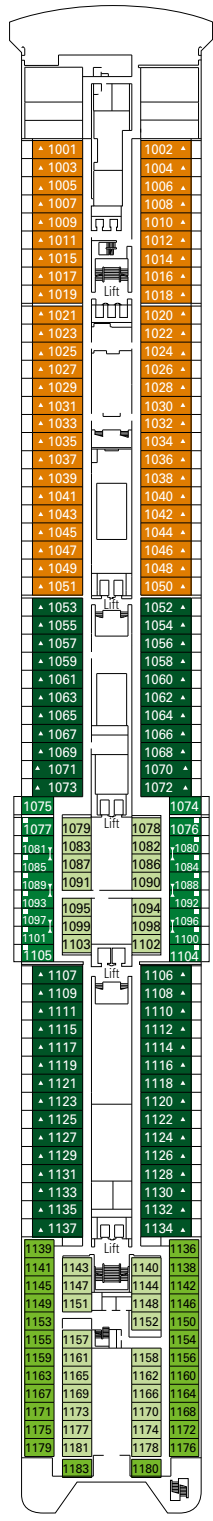

DECK 10
SIBELIUS