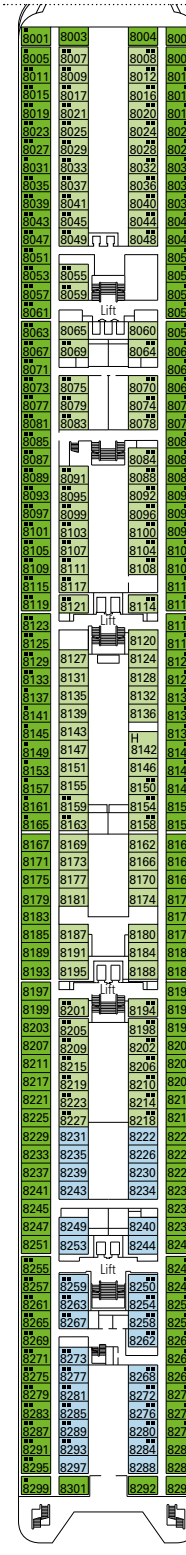

DECK PLANS & ACCOMMODATIONS

980 CABINS
2.646 GUESTS