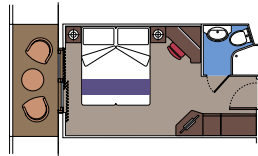

MSC GYM POWERED BY TECHNOGYM®

BABY CLUB

CABIN TYPES

BALCONY CABIN

130 Suites

Suites (≈ 22 m²) with balcony (≈ 5 m²).
Double bed can be converted into two single beds.

This kind of accommodation is available with Fantastica and Aurea Experiences.

94 Balcony

Cabins (≈ 13 m²) with balcony (≈ 3,5 m²).
Double bed can be converted into two single beds.

This kind of accommodation is available with Fantastica and Aurea Experiences.

341 Ocean View

339 Cabins with porthole (from ≈ 13 to 20 m²).
Double bed can be converted into two single beds.
This kind of accommodation is available only with Fantastica Experience.

2 Cabins (9003 and 9006) consisting in a bedroom area and a living area with up to 4 beds (≈22 m²).
This kind of accommodation is only available with Aurea Experience.

64 Outside with Partial view

Cabins with porthole (from ≈ 12 to 13 m²).
Double bed can be converted into two single beds.

TV

Telephone

Wi-Fi connection (for a fee)

Mini bar

Safe deposit box

FACILITIES FOR GUESTS WITH DISABILITIES OR REDUCED MOBILITY

Cabin door width	68 to 82 cm
Bathroom door width	88 cm
Size of cabin (floor space)	11 to 17 m ²
Size of bathroom	2,08 to 4 m ²
Is there a fold-down seat in the shower?	Yes
Height of seat from the floor	45 cm
Does the WC seat have grab rails?	Yes
Are wheelchairs available on board?	In limited numbers*
Are all decks/public areas accessible?	Yes
Are all lifeboats wheelchair-accessible?	No**
Do the lifts have deck indicators?	Visual, Audio & Braille
Can severely visually impaired/blind guests be catered for on the cruise?	Only with full-time carer