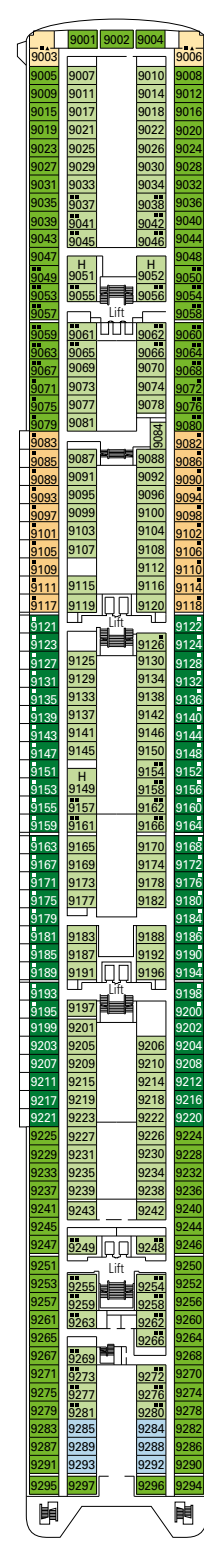

DECK PLANS & ACCOMMODATIONS

980 CABINS
2.646 GUESTS