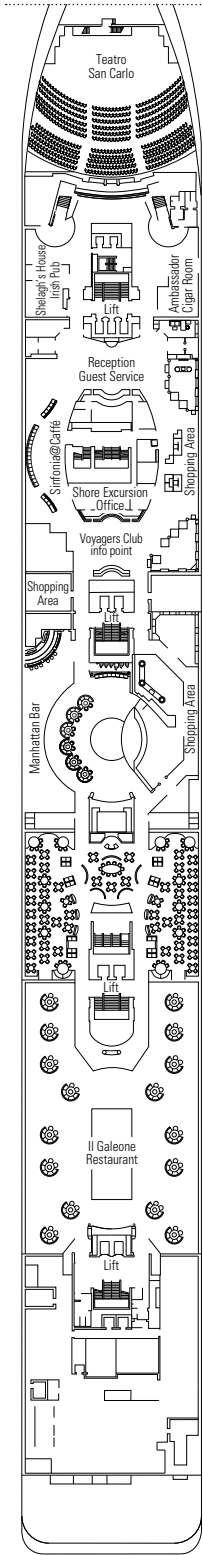

DECK PLANS & ACCOMMODATIONS

980 CABINS
2.646 GUESTS