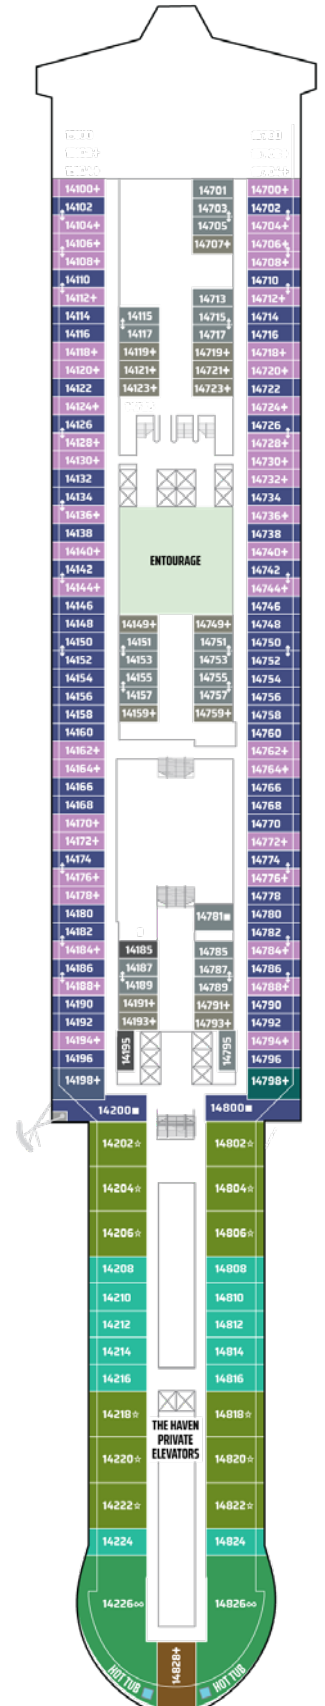

## LEGEND

- Wheelchair Accessible
- ↕ Connecting staterooms
- ▲ Third-person occupancy available
- ⊕ Third- and/or fourth-person occupancy available
- ★ Third-, fourth- and/or fifth-person occupancy available
- ☆ Up to sixth-person occupancy available
- Inside stateroom door opens to centre interior corridor and not towards balcony staterooms
- Solid inside stateroom wall
- ☒ Elevator
- RR Restroom

DECK 20

DECK 19

DECK 18

DECK 17

DECK 16

DECK 15

DECK 14

SJ B9 B4  
BA I4 IA

H3 H6 HE SJ  
B4 BA I4 IA

H2 H6 HB HE SJ  
B4 BA O2 I4 IA

H3 H6 HB HE SJ SK M2  
MB B4 BA I4 IA T1

DECK 13

H4 H5 HB HE SJ SK SL  
M2 MB B4 BA I4 IA T1

DECK 12

HA HB SJ SK M2 M4 MA MB  
MX B4 BA BB O2 I4 1B

DECK 11

H4 HB SK SL M2 M4 MA  
MB B4 BA BB I4 IB SJ

DECK 10

SH SI SJ SK SL M2 M4 MA  
MB B1 B4 BF BX I4 IB

DECK 9

DECK 8

DECK 7

DECK 6

O4 OA OB OX IF IX