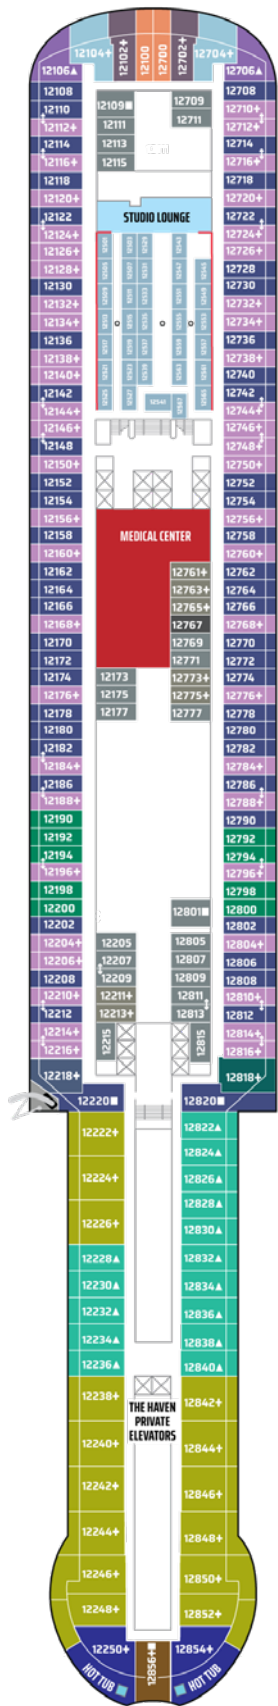

## LEGEND

- Wheelchair Accessible
- ↕ Connecting staterooms
- ▲ Third-person occupancy available
- ⊕ Third- and/or fourth-person occupancy available
- ★ Third-, fourth- and/or fifth-person occupancy available
- ☆ Up to sixth-person occupancy available
- Inside stateroom door opens to centre interior corridor and not towards balcony staterooms
- Solid inside stateroom wall
- ☒ Elevator
- RR Restroom

DECK 20

DECK 19

DECK 18

DECK 17

DECK 16

DECK 15

DECK 14

SJ B9 B4  
BA I4 IA

H3 H6 HE SJ  
B4 BA I4 IA

H2 H6 HB HE SJ  
B4 BA O2 I4 IA

H3 H6 HB HE SJ SK M2  
MB B4 BA I4 IA T1

DECK 13

H4 H5 HB HE SJ SK SL  
M2 MB B4 BA I4 IA T1

DECK 12

HA HB SJ SK M2 M4 MA MB  
MX B4 BA BB O2 I4 1B

DECK 11

H4 HB SK SL M2 M4 MA  
MB B4 BA BB I4 IB SJ

DECK 10

SH SI SJ SK SL M2 M4 MA  
MB B1 B4 BF BX I4 IB

DECK 9

DECK 8

DECK 7

DECK 6

O4 OA OB OX IF IX