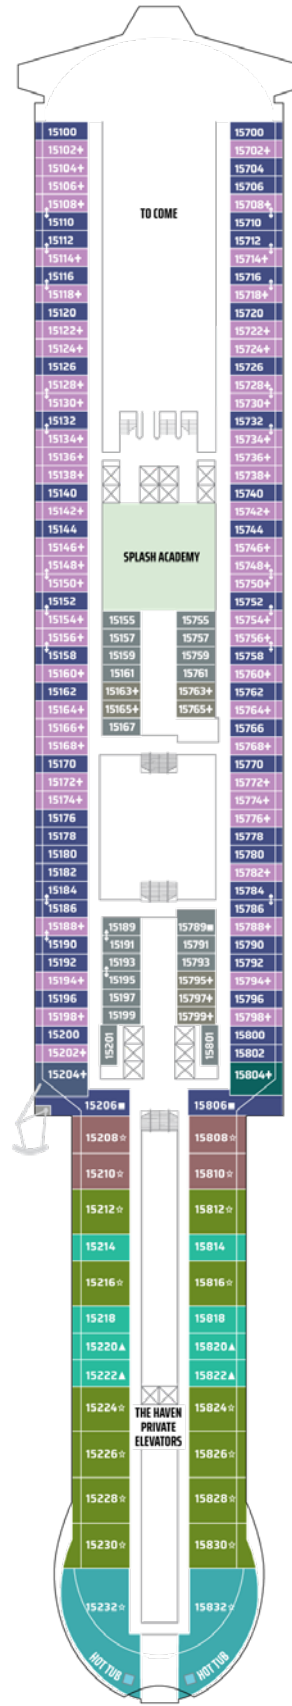

## LEGEND

- Wheelchair Accessible
- ↕ Connecting staterooms
- ▲ Third-person occupancy available
- ⊕ Third- and/or fourth-person occupancy available
- ★ Third-, fourth- and/or fifth-person occupancy available
- ☆ Up to sixth-person occupancy available
- Inside stateroom door opens to centre interior corridor and not towards balcony staterooms
- Solid inside stateroom wall
- ☒ Elevator
- RR Restroom

DECK 20

DECK 19

DECK 18

DECK 17

DECK 16

DECK 15

DECK 14

SJ B9 B4  
BA I4 IA

H3 H6 HE SJ  
B4 BA I4 IA

H2 H6 HB HE SJ  
B4 BA O2 I4 IA

H3 H6 HB HE SJ SK M2  
MB B4 BA I4 IA T1

DECK 13

H4 H5 HB HE SJ SK SL  
M2 MB B4 BA I4 IA T1

DECK 12

HA HB SJ SK M2 M4 MA MB  
MX B4 BA BB O2 I4 1B

DECK 11

H4 HB SK SL M2 M4 MA  
MB B4 BA BB I4 IB SJ

DECK 10

SH SI SJ SK SL M2 M4 MA  
MB B1 B4 BF BX I4 IB

DECK 9

DECK 8

DECK 7

DECK 6

O4 OA OB OX IF IX