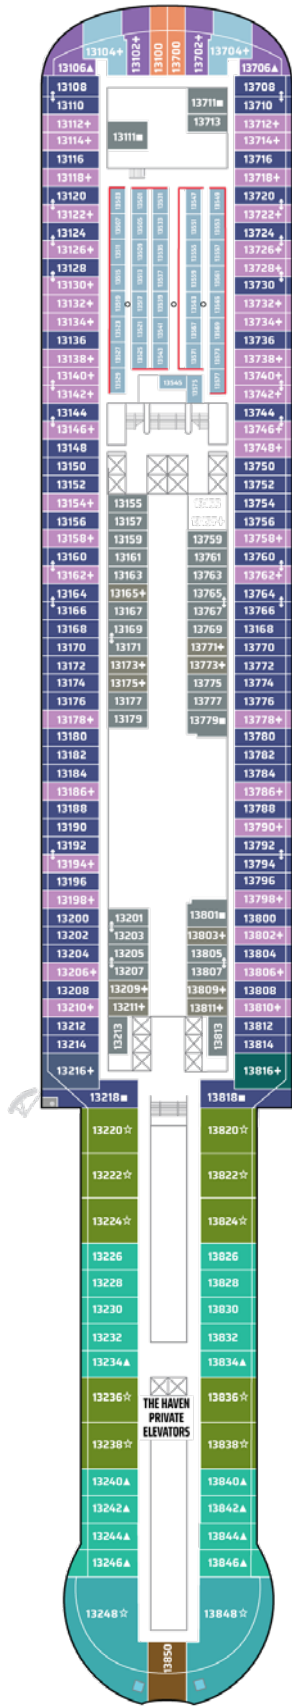

## LEGEND

- Wheelchair Accessible
- ↕ Connecting staterooms
- ▲ Third-person occupancy available
- ⊕ Third- and/or fourth-person occupancy available
- ★ Third-, fourth- and/or fifth-person occupancy available
- ☆ Up to sixth-person occupancy available
- Inside stateroom door opens to centre interior corridor and not towards balcony staterooms
- Solid inside stateroom wall
- ☒ Elevator
- RR Restroom

DECK 20

DECK 19

DECK 18

DECK 17

DECK 16

DECK 15

DECK 14

SJ B9 B4  
BA I4 IA

H3 H6 HE SJ  
B4 BA I4 IA

H2 H6 HB HE SJ  
B4 BA O2 I4 IA

H3 H6 HB HE SJ SK M2  
MB B4 BA I4 IA T1

DECK 13

H4 H5 HB HE SJ SK SL  
M2 MB B4 BA I4 IA T1

DECK 12

HA HB SJ SK M2 M4 MA MB  
MX B4 BA BB O2 I4 1B

DECK 11

H4 HB SK SL M2 M4 MA  
MB B4 BA BB I4 IB SJ

DECK 10

SH SI SJ SK SL M2 M4 MA  
MB B1 B4 BF BX I4 IB

DECK 9

DECK 8

DECK 7

DECK 6

O4 OA OB OX IF IX