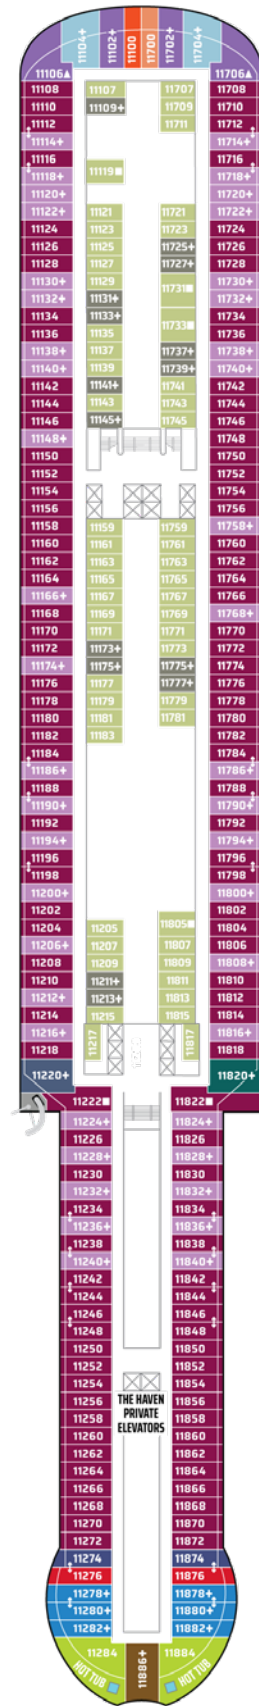

## LEGEND

- Wheelchair Accessible
- ↕ Connecting staterooms
- ▲ Third-person occupancy available
- ⊕ Third- and/or fourth-person occupancy available
- ★ Third-, fourth- and/or fifth-person occupancy available
- ☆ Up to sixth-person occupancy available
- Inside stateroom door opens to centre interior corridor and not towards balcony staterooms
- Solid inside stateroom wall
- ☒ Elevator
- RR Restroom

DECK 20

DECK 19

DECK 18

DECK 17

DECK 16

DECK 15

DECK 14

SJ B9 B4  
BA I4 IA

H3 H6 HE SJ  
B4 BA I4 IA

H2 H6 HB HE SJ  
B4 BA O2 I4 IA

H3 H6 HB HE SJ SK M2  
MB B4 BA I4 IA T1

DECK 13

H4 H5 HB HE SJ SK SL  
M2 MB B4 BA I4 IA T1

DECK 12

HA HB SJ SK M2 M4 MA MB  
MX B4 BA BB O2 I4 1B

DECK 11

H4 HB SK SL M2 M4 MA  
MB B4 BA BB I4 IB SJ

DECK 10

SH SI SJ SK SL M2 M4 MA  
MB B1 B4 BF BX I4 IB

DECK 9

DECK 8

DECK 7

DECK 6

O4 OA OB OX IF IX