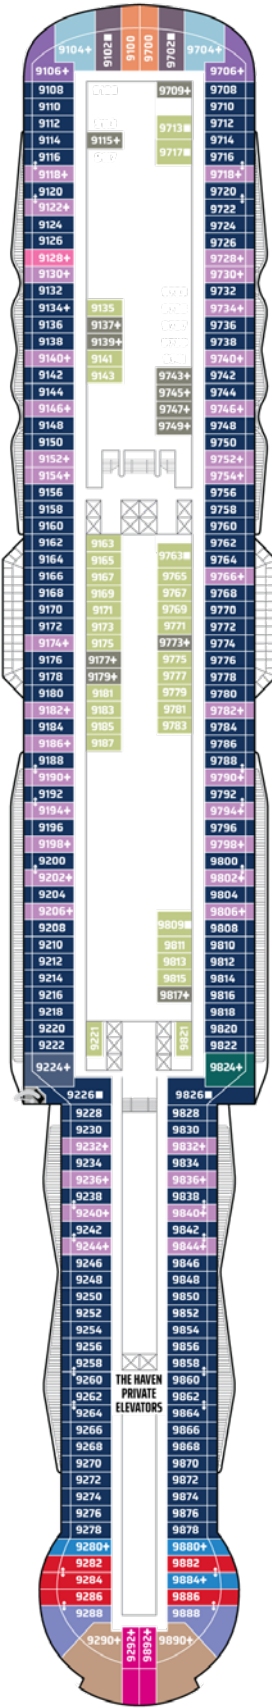

## LEGEND

- Wheelchair Accessible
- ↕ Connecting staterooms
- ▲ Third-person occupancy available
- ⊕ Third- and/or fourth-person occupancy available
- ★ Third-, fourth- and/or fifth-person occupancy available
- ☆ Up to sixth-person occupancy available
- Inside stateroom door opens to centre interior corridor and not towards balcony staterooms
- Solid inside stateroom wall
- ☒ Elevator
- RR Restroom

DECK 20

DECK 19

DECK 18

DECK 17

DECK 16

DECK 15

DECK 14

SJ B9 B4  
BA I4 IA

H3 H6 HE SJ  
B4 BA I4 IA

H2 H6 HB HE SJ  
B4 BA O2 I4 IA

H3 H6 HB HE SJ SK M2  
MB B4 BA I4 IA T1

DECK 13

H4 H5 HB HE SJ SK SL  
M2 MB B4 BA I4 IA T1

DECK 12

HA HB SJ SK M2 M4 MA MB  
MX B4 BA BB O2 I4 1B

DECK 11

H4 HB SK SL M2 M4 MA  
MB B4 BA BB I4 IB SJ

DECK 10

SH SI SJ SK SL M2 M4 MA  
MB B1 B4 BF BX I4 IB

DECK 9

DECK 8

DECK 7

DECK 6

O4 OA OB OX IF IX