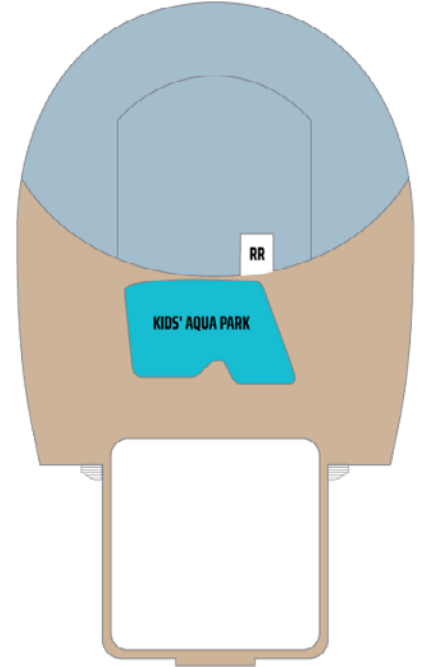

## LEGEND

- Wheelchair Accessible
- ↕ Connecting staterooms
- ▲ Third-person occupancy available
- ⊕ Third- and/or fourth-person occupancy available
- ★ Third-, fourth- and/or fifth-person occupancy available
- ☆ Up to sixth-person occupancy available
- Inside stateroom door opens to centre interior corridor and not towards balcony staterooms
- Solid inside stateroom wall
- ☒ Elevator
- RR Restroom

DECK 20

DECK 19

DECK 18

DECK 17

DECK 16

DECK 15

DECK 14

SJ B9 B4  
BA I4 IA

DECK 5