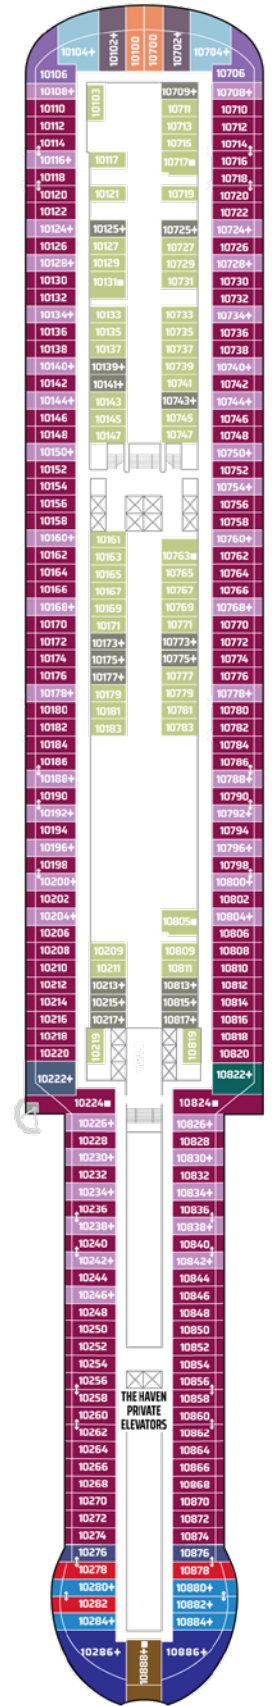

## LEGEND

- Wheelchair Accessible
- ↕ Connecting staterooms
- ▲ Third-person occupancy available
- ⊕ Third- and/or fourth-person occupancy available
- ★ Third-, fourth- and/or fifth-person occupancy available
- ☆ Up to sixth-person occupancy available
- Inside stateroom door opens to centre interior corridor and not towards balcony staterooms
- Solid inside stateroom wall
- ☒ Elevator
- RR Restroom

DECK 20

DECK 19

DECK 18

DECK 17

DECK 16

DECK 15

DECK 14

SJ B9 B4  
BA I4 IA

H3 H6 HE SJ  
B4 BA I4 IA

H2 H6 HB HE SJ  
B4 BA O2 I4 IA

H3 H6 HB HE SJ SK M2  
MB B4 BA I4 IA T1

DECK 13

H4 H5 HB HE SJ SK SL  
M2 MB B4 BA I4 IA T1

DECK 12

HA HB SJ SK M2 M4 MA MB  
MX B4 BA BB O2 I4 1B

DECK 11

H4 HB SK SL M2 M4 MA  
MB B4 BA BB I4 IB SJ

DECK 10

SH SI SJ SK SL M2 M4 MA  
MB B1 B4 BF BX I4 IB

DECK 9

DECK 8

DECK 7

DECK 6

O4 OA OB OX IF IX