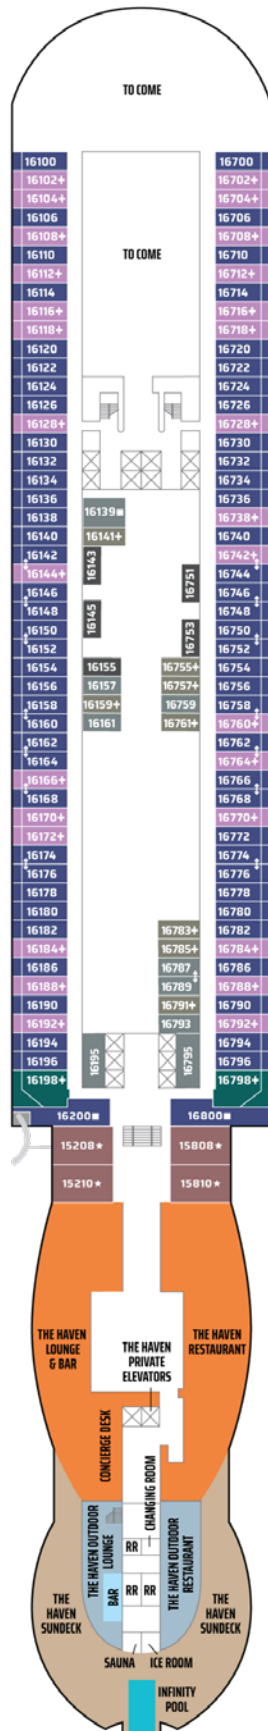

## LEGEND

- Wheelchair Accessible
- ↕ Connecting staterooms
- ▲ Third-person occupancy available
- ⊕ Third- and/or fourth-person occupancy available
- ★ Third-, fourth- and/or fifth-person occupancy available
- ☆ Up to sixth-person occupancy available
- Inside stateroom door opens to centre interior corridor and not towards balcony staterooms
- Solid inside stateroom wall
- ☒ Elevator
- RR Restroom

DECK 20

DECK 19

DECK 18

DECK 17

DECK 16

DECK 15

DECK 14

SJ B9 B4  
BA I4 IA

H3 H6 HE SJ  
B4 BA I4 IA

H2 H6 HB HE SJ  
B4 BA O2 I4 IA

H3 H6 HB HE SJ SK M2  
MB B4 BA I4 IA T1

DECK 13

H4 H5 HB HE SJ SK SL  
M2 MB B4 BA I4 IA T1

DECK 12

HA HB SJ SK M2 M4 MA MB  
MX B4 BA BB O2 I4 1B

DECK 11

H4 HB SK SL M2 M4 MA  
MB B4 BA BB I4 IB SJ

DECK 10

SH SI SJ SK SL M2 M4 MA  
MB B1 B4 BF BX I4 IB

DECK 9

DECK 8

DECK 7

DECK 6

O4 OA OB OX IF IX