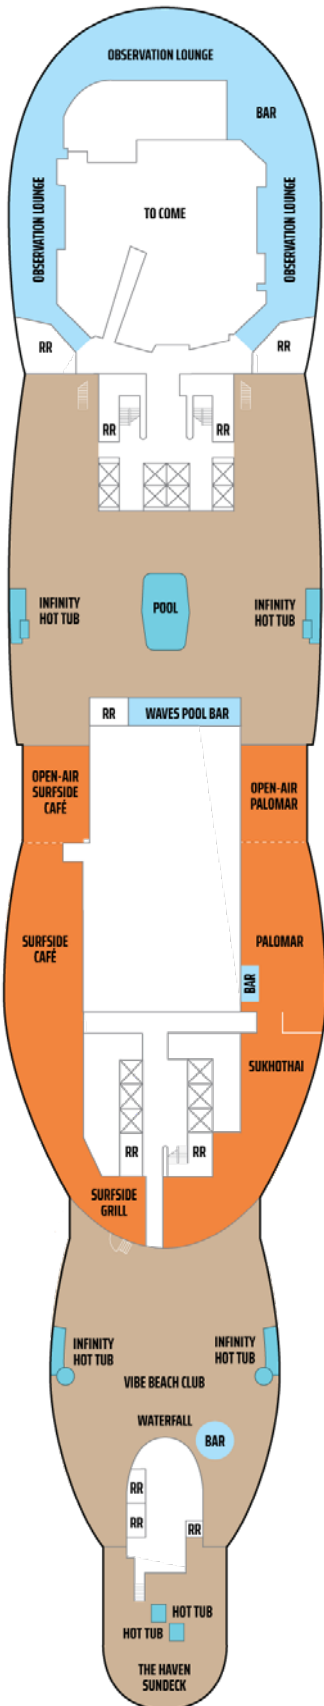

## LEGEND

- Wheelchair Accessible
- ↕ Connecting staterooms
- ▲ Third-person occupancy available
- ⊕ Third- and/or fourth-person occupancy available
- ★ Third-, fourth- and/or fifth-person occupancy available
- ☆ Up to sixth-person occupancy available
- Inside stateroom door opens to centre interior corridor and not towards balcony staterooms
- Solid inside stateroom wall
- ☒ Elevator
- RR Restroom

DECK 20

DECK 19

DECK 18

DECK 17

DECK 16

DECK 15

DECK 14

SJ B9 B4  
BA I4 IA

H3 H6 HE SJ  
B4 BA I4 IA

H2 H6 HB HE SJ  
B4 BA O2 I4 IA

H3 H6 HB HE SJ SK M2  
MB B4 BA I4 IA T1

DECK 13

H4 H5 HB HE SJ SK SL  
M2 MB B4 BA I4 IA T1

DECK 12

HA HB SJ SK M2 M4 MA MB  
MX B4 BA BB O2 I4 1B

DECK 11

H4 HB SK SL M2 M4 MA  
MB B4 BA BB I4 IB SJ

DECK 10

SH SI SJ SK SL M2 M4 MA  
MB B1 B4 BF BX I4 IB

DECK 9

DECK 8

DECK 7

DECK 6

O4 OA OB OX IF IX